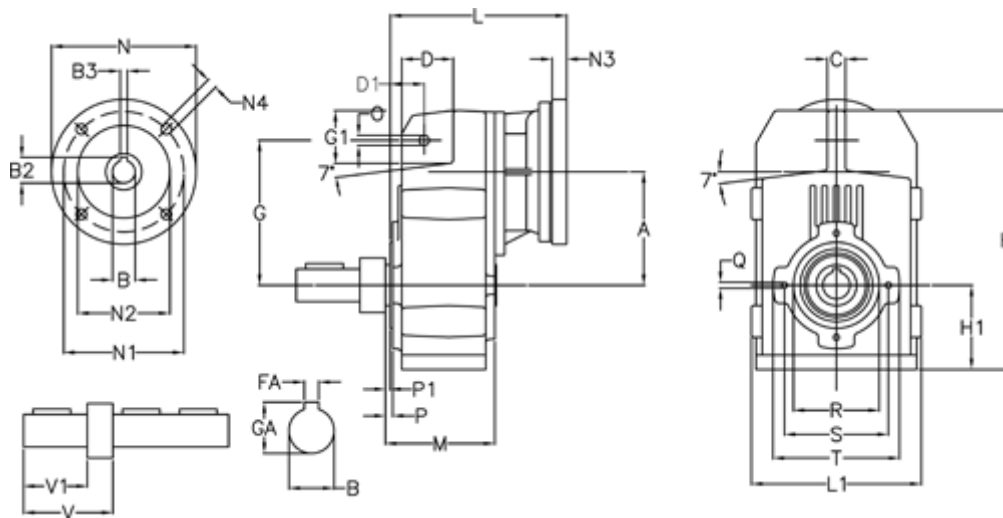

Article number: 29560400671240
 Description: Shaft mounted gear
 A412R-6,7-P100B5

Measures

A = 175.75	FA = 12	M = 144.0	Q = M12x19
B = 40	G = 218	N = 250	R = 130
B1 = 28	G1 = 97.5	N1 = 215	S = 165
B2 = 31.3	GA = 43.0	N2 = 180	T = 200
B3 = 8	H = 389.0	N4 = M12x16	V = 112.5
C = 16	H1 = 116.0	O = 14	V1 = 80
D = 79.0	L = 275.5	P = 7.5	
D1 = 56.5	L1 = 242	P1 = 3.5	